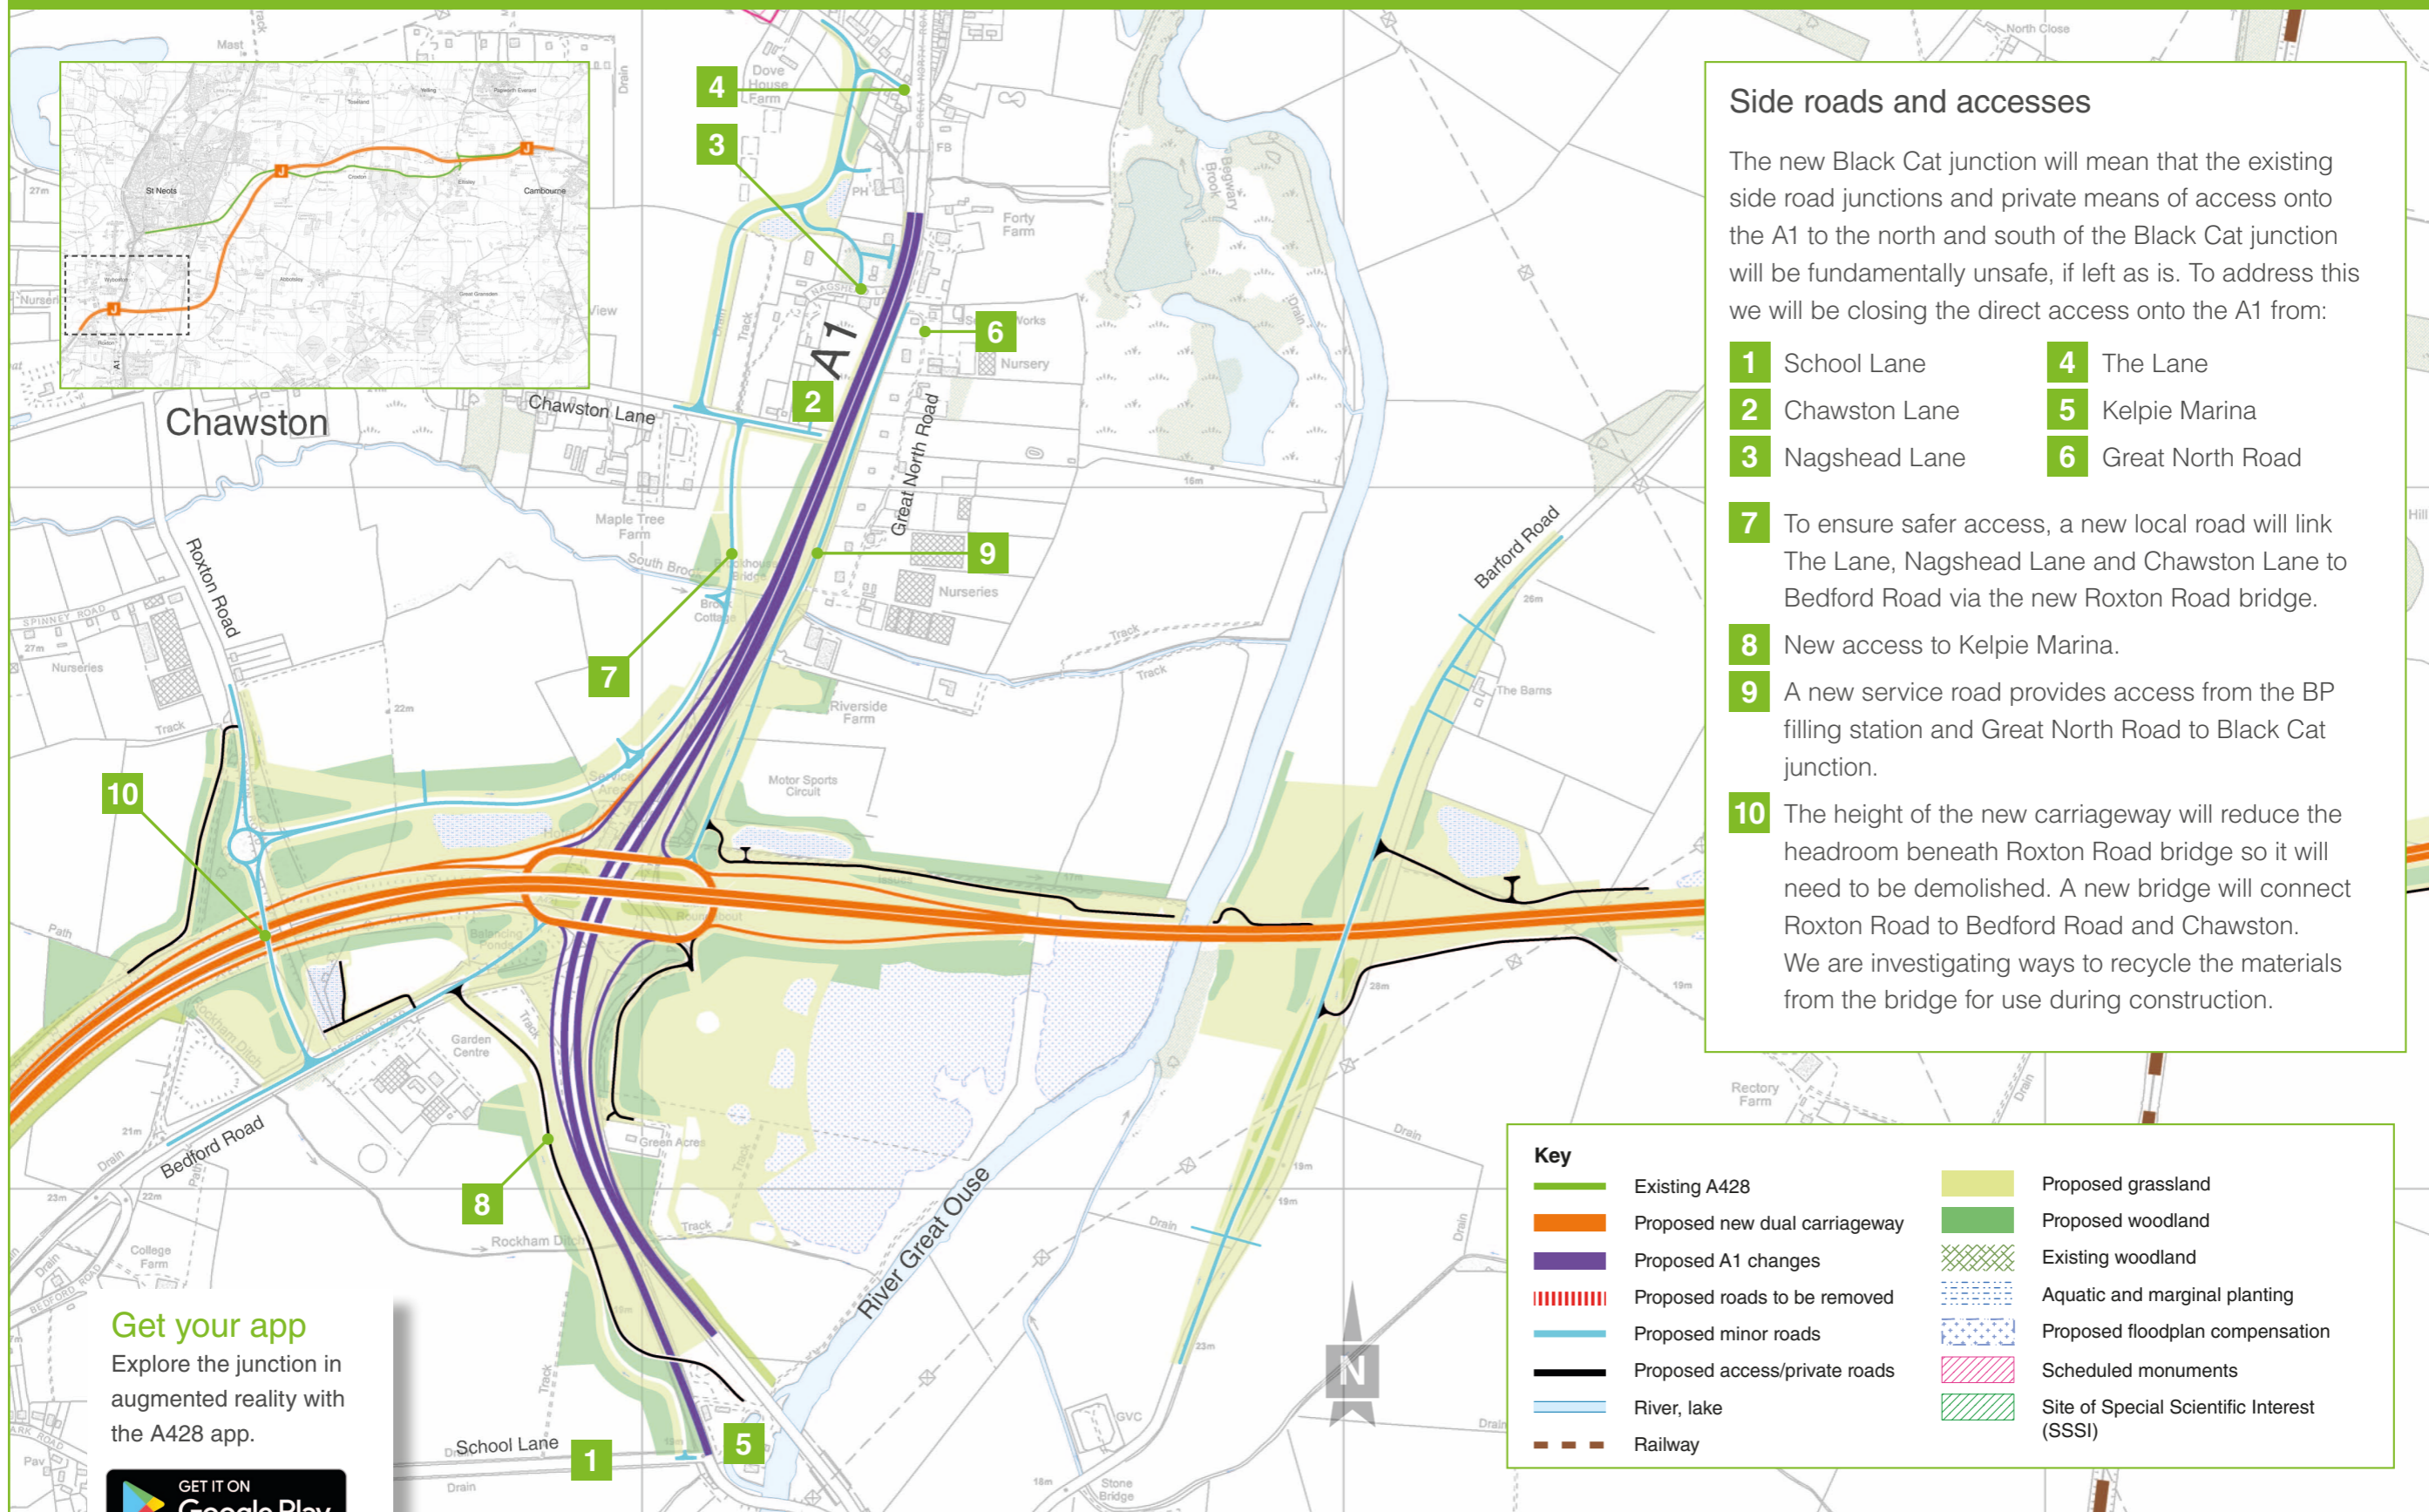

The Black Cat junction: new layout

Get your app
Explore the junction in augmented reality with the A428 app.